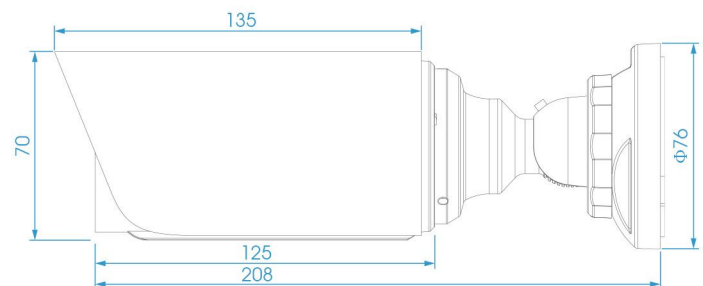

DIMENSIONS (mm)

SUPPORTED BROWSERS

Firefox

IE

Chrome

Safari

	Model	MS-C2963-PB (2.0MP)	MS-C3763-PB (3.0MP)	MS-C4463-PB (4.0MP)
Camera	Image Sensor	1/2.8" Progressive Scan CMOS		1/3" Progressive Scan CMOS
	Min. Illumination	Color: 0.002Lux @F1.2 B/W: 0Lux with IR on	Color: 0.005Lux @F1.2 B/W: 0Lux with IR on	Color: 0.008Lux @F1.2 B/W: 0Lux with IR on
	WDR	Super WDR up to 140dB	Super WDR up to 120dB	
	Lens	4mm/6mm @F1.6		
	Mount	M12		
	Field of View	H62.4°(4mm)	H71°(4mm)	H62.4°(4mm)
	Shutter Time	1/100000s~1/5s		
	IR Distance	Up to 25m		
	Day&Night	ICR Filter Auto Switch		
Video	Max Image Resolution	1920×1080	2048×1536	2592×1520
	Frame Rate	30fps(1920×1080), 30fps(1280×960), 30fps(1280×720), 30fps(704×576)	30fps(2048×1536), 30fps(1920×1080), 30fps(1280×960), 30fps(1280×720), 30fps(704×576)	20fps(2592×1520), 30fps(2304×1296), 30fps(1920×1080), 30fps(1280×960), 30fps(1280×720), 30fps(704×576s)
	Video Compression	H.265(HEVC)/H.264/MJPEG		
	Video Bit Rate	16Kbps~16Mbps(CBR/VBR Adjustable)		
	Image Setting	Brightness/Contrast/Saturation/Sharpness		
Network	Ethernet	1*RJ45 10M/100M Ethernet Port		
	Network Storage	NAS(Support NFS, SMB/CIFS)		
	Protocol	TCP/IP, UDP, RTP, RTSP, RTCP, HTTP, HTTPS, DNS, DDNS, DHCP, FTP, NTP, SMTP, SNMP, UPnP, SIP, IPv6, PPPoE, VLAN		
System	Storage	Support Micro SD/SDHC/SDXC Local Storage, up to 64G		
	Advanced Function	Motion Detection, Privacy Masking, Backlight Compensation, 3D-DNR, ROI		
	SIP/VoIP Support	Yes, Voice & Video-over-IP		
	Event Trigger	Motion Detection, Network Disconnection, etc.		
	Event Action	FTP Upload/ SMTP Upload/ SD Card Record/ SIP Phone		
	System Compatibility	ONVIF Profile S		
General	Working Temperature	-30℃~60℃		
	Working Humidity	0~90%(Non-condensing)		
	Power Supply	PoE		
	Power Consumption	2.5W MAX	2.5W MAX	2.5W MAX
		5W MAX (With IR on)	5.5W MAX (With IR on)	5W MAX (With IR on)
	Weather Proof	Up to IP67 Rating for Weather-resistant Performance		
	Weight	765g		
	Dimensions	Φ76mmX208mm		
Warranty	2 Years			