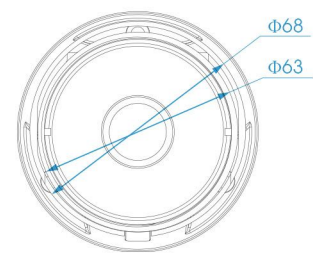

DIMENSIONS (mm)

SUPPORTED BROWSERS

Firefox

IE

Chrome

Safari

	Model	MS-C2963-PB (2.0MP)	MS-C3763-PB (3.0MP)	MS-C4463-PB (4.0MP)
Camera	Image Sensor	1/2.8" Progressive Scan CMOS		1/3" Progressive Scan CMOS
	Min. Illumination	Color: 0.002Lux @F1.2 B/W: 0Lux with IR on	Color: 0.005Lux @F1.2 B/W: 0Lux with IR on	Color: 0.008Lux @F1.2 B/W: 0Lux with IR on
	WDR	Super WDR up to 140dB	Super WDR up to 120dB	
	Lens	4mm/6mm @F1.6		
	Mount	M12		
	Field of View	H62.4°(4mm)	H71°(4mm)	H62.4°(4mm)
	Shutter Time	1/100000s~1/5s		
	IR Distance	Up to 25m		
	Day&Night	ICR Filter Auto Switch		
Video	Max Image Resolution	1920×1080	2048×1536	2592×1520
	Frame Rate	30fps(1920×1080), 30fps(1280×960), 30fps(1280×720), 30fps(704×576)	30fps(2048×1536), 30fps(1920×1080), 30fps(1280×960), 30fps(1280×720), 30fps(704×576)	20fps(2592×1520), 30fps(2304×1296), 30fps(1920×1080), 30fps(1280×960), 30fps(1280×720), 30fps(704×576s)
	Video Compression	H.265(HEVC)/H.264/MJPEG		
	Video Bit Rate	16Kbps~16Mbps(CBR/VBR Adjustable)		
	Image Setting	Brightness/Contrast/Saturation/Sharpness		
Network	Ethernet	1*RJ45 10M/100M Ethernet Port		
	Network Storage	NAS(Support NFS, SMB/CIFS)		
	Protocol	TCP/IP, UDP, RTP, RTSP, RTCP, HTTP, HTTPS, DNS, DDNS, DHCP, FTP, NTP, SMTP, SNMP, UPnP, SIP, IPv6, PPPoE, VLAN		
System	Storage	Support Micro SD/SDHC/SDXC Local Storage, up to 64G		
	Advanced Function	Motion Detection, Privacy Masking, Backlight Compensation, 3D-DNR, ROI		
	SIP/VoIP Support	Yes, Voice & Video-over-IP		
	Event Trigger	Motion Detection, Network Disconnection, etc.		
	Event Action	FTP Upload/ SMTP Upload/ SD Card Record/ SIP Phone		
	System Compatibility	ONVIF Profile S		
General	Working Temperature	-30℃~60℃		
	Working Humidity	0~90%(Non-condensing)		
	Power Supply	PoE		
	Power Consumption	2.5W MAX	2.5W MAX	2.5W MAX
		5W MAX (With IR on)	5.5W MAX (With IR on)	5W MAX (With IR on)
	Weather Proof	Up to IP67 Rating for Weather-resistant Performance		
	Weight	765g		
	Dimensions	Φ76mmX208mm		
Warranty	2 Years			