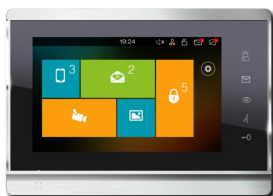

R26P

Video SIP Doorphone with one Button (Video)

- *Body material: all-aluminum*
- *Water-proof & Dust-proof: IP65*
- *Output Relay: 2 output relays for door opener*
- *10/100 Mbps Ethernet connection*
- *Camera: 3M pixels, automatic lighting, Resolution: up to 1080p*
- *Max image transfer rate: 1080p - 30fps*
- *Auto-night mode with LED illumination*
- *Compatible to 3rdPartyVideo components, e.g. NVRs*
- *Voice Activation Detection*
- *Vandal resistant body, with a flush button*
- *PoE (IEEE802.3af, Power-over-Ethernet)*
- *Two-way audio communication over IP networks*
- *Echo Cancelation*
- *Complies with SIP standard for easy integration in every SIP capable PBXes*

SDP-R29

Smart IP Android Video Doorphone with card reader.

- Body material: all-aluminum
- Water-proof & Dust-proof: IP65
- Collision-proof: IK06
- Output Relay: 2 output relays for door opener
- Display: 7" IPS LCD
- Screen: 7" capacitive touch screen
- Camera: 5 Mega pixels, automatic lighting
- 10/100 Mbps Ethernet connection
- DHCP Client or Static IP
- Echo Cancellation
- Voice Activation Detection
- Resolution: up to 1080p
- Max image transfer rate: 1080p - 30fps
- Android OS for any 3rd party software or customization
- Auto-night mode with LED illumination
- G-sensor for self-defence alarm
- Multi-way Unlock: IC Card, PassNumber, Gestures

IT81

Indoor monitor for audio and video communication with Door phones via SIP 2.0 protocol.

- 7" capacitive touch screen with energy saving mode
- Reception of a HD picture from the door communicator
- Powered by PoE or external source
- Resolution: 800x480
- Illumination: Edgelit LED
- Touch Screen: Projected Capacitive
- RAM: 64MB, Flash: 128MB
- 2x10/100 Mbps ports
- Built-in microphone and speaker
- Two-way communication with other units in the network, based on SIP v2.0 protocol
- 5 capacitive pushbuttons, programmable, pre-labeled with icons for "SOS", "Contact List", "Unlock", "D