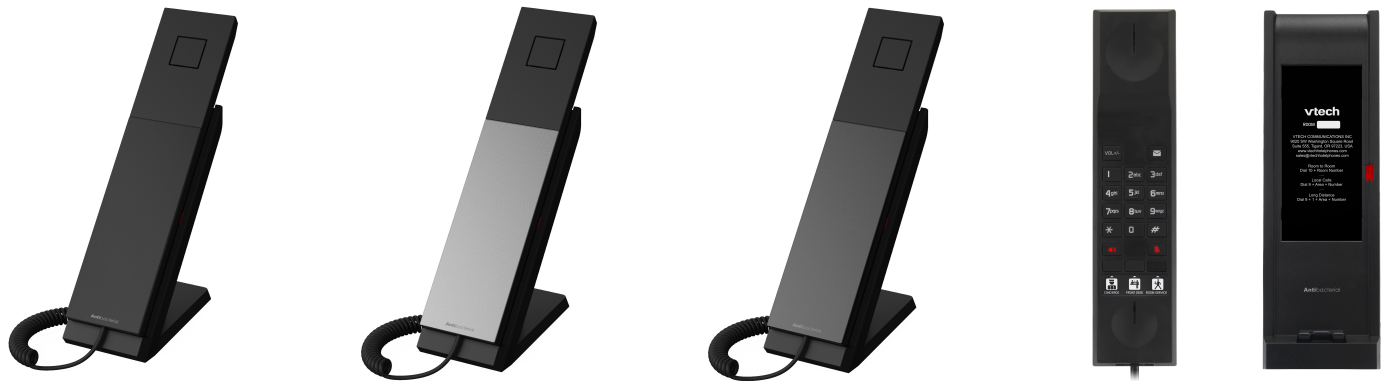

Modern styling, feature-rich corded phone, small footprint;
Perfect for today's modern hotel rooms

Matte Black

Silver/Black

Gunmetal/Black

NG-A3311 1-Line Analogue Next Gen Corded TrimStyle Hotel Telephone

KEY FEATURES

- Very small footprint - 2.1" x 5.7" x 7.2" (5.3cm x 14.6cm x 18.2cm)
- Antibacterial plastic tested to inhibit 99.9% of bacteria growth
- Gloss silver or matte finish resists fingerprint smudges and scratches
- Chemically resistant to alcohol cleaning and treatment
- High-quality handset speakerphone for hands-free operation
- Customisable handset rear section for colour or hotel branding opportunities
- Fully customisable faceplate for hotel branding and dialing instructions
- Line-powered, no battery required

PHONE FEATURES

- Dedicated Mute key
- 4 programmable speed dials (including MESSAGE) on handset
- Large, bright visual message waiting indicator on base
- Compatible with all major PABXs
- Multi-step volume control for handset
- Selectable ringer tone
- Desk or wall-mountable
- Sturdy, solid construction ensures phone stays in place on a table or desk
- Environmentally friendly RoHS program reduces the use of hazardous substances, including lead, mercury, and cadmium

SPECIFICATIONS

- Colours: Silver/Black, Gunmetal/Black, Matte Black, and Pearl/Black
- Compatible with all major PABXs
- Message Waiting Signal Type: High Voltage, Low Voltage, Reverse Polarity
- Power Source: Line-powered
- Humidity: 45% - 85%
- Temperature: 5°C - 45°C