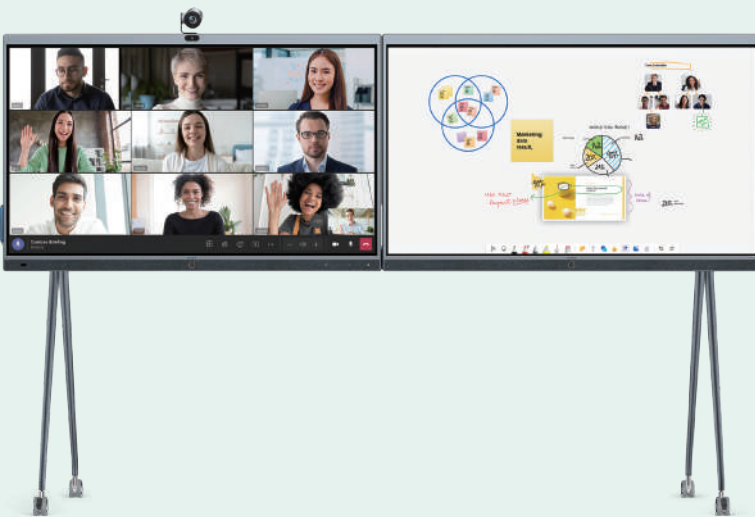

Smart Collaboration Whiteboard

– keep everyone connected and collaborative

4K visual presentation and easy menu navigation

Smart 4-level input digital ink recognition

- 
 Fingers navigating
- 
 Pen tip writing
- 
 Tail end erasing
- 
 Palm rejection
- 
 Ink to shape
- 
 Notes

Sharing Kit
Wired and wireless

Touch Console

Fit to All Rooms

— make everywhere
a collaborative workplace

Expansion Microphone
Wired and wireless

Movable Floor Stand

Dual Screen Solution

RoomPanel

RoomSensor

65" and 86"

Dark and Light Color

MeetingBoard Specifications

Display

- 65-inch D-LED touch screen
- Ultra HD 4K (3840 x 2160 screen resolution)
- Anti-glare and anti-finger print coating
- Contrast ratio 1200:1(typ.)
- Viewing angle 178° (H) / 178° (V)
- Ratio 16:9
- Refreshing Frequency 60Hz
- Touch Points 20 points
- Location Accuracy ±1mm(over 90% Area)
- Contact Height < 2mm