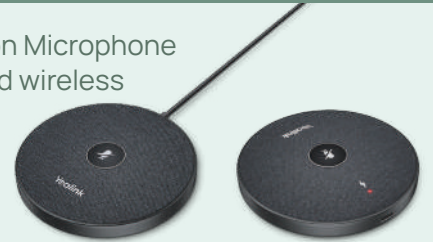

Sharing Kit
Wired and wireless

Touch Console

Fit to All Rooms

— make everywhere
a collaborative workplace

Expansion Microphone
Wired and wireless

Movable Floor Stand

Dual Screen Solution

RoomPanel