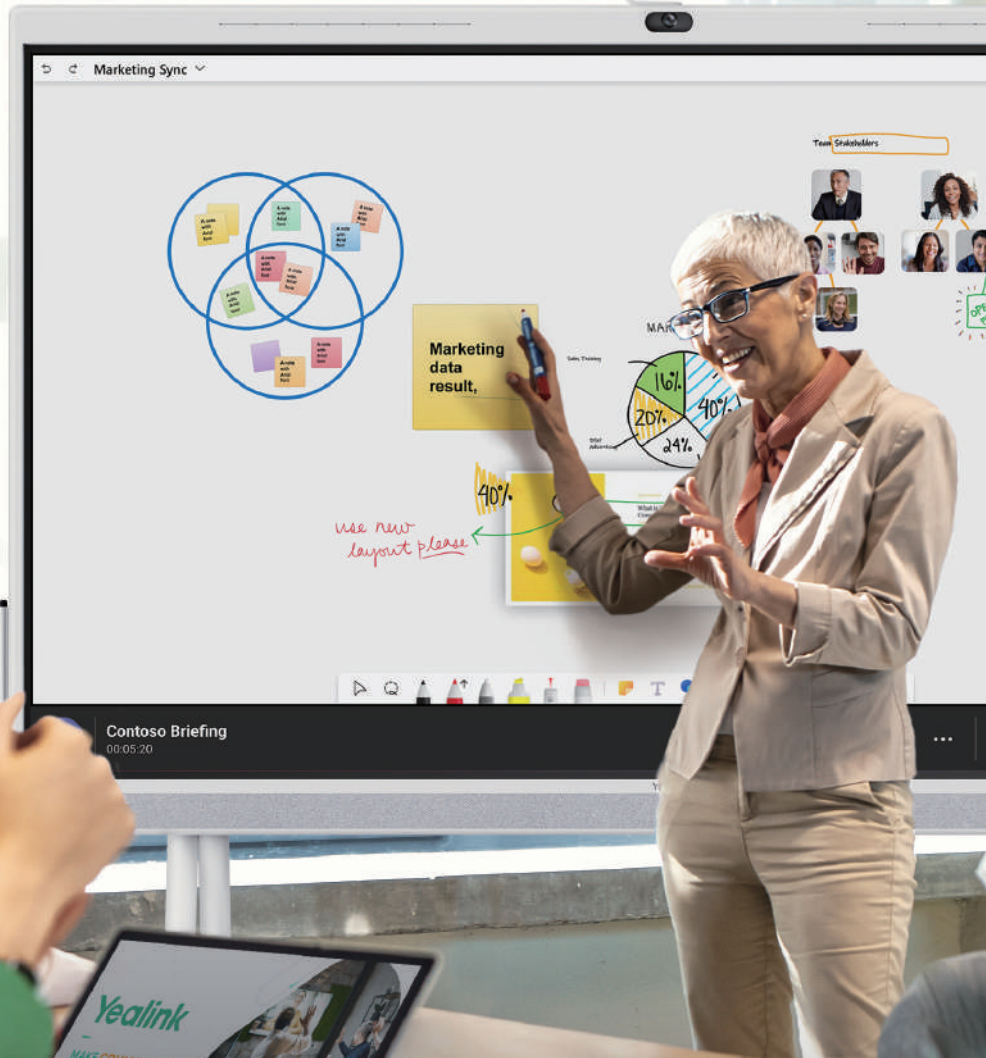

Yealink

MeetingBoard

FANTASTIC MEETINGS ON BOARD

reddot winner 2022

Integrated Intuitive Whiteboard

Premium AI Audio and Video

Full Device Ecosystem

Fits to All Rooms

Yealink MeetingBoard is a truly all-in-one collaboration space solution that fits all meeting rooms. It consists of a 4K camera, crystal-clear speaker, full-duplex microphones, and a 65/86 inch collaboration whiteboard to provide an immersive meeting experience and allow collaboration anytime, anywhere.

*Yealink reserves the right of final interpretation.

Premium and Intelligent Video Experience

— provides an immersive conference environment

- 4K Built-in Camera
- Professional SONY Image Sensor
- 12X/6X Detachable Optional PTZ Camera for Larger Spaces
- Electronic Privacy Shutter

Smart Collaboration Whiteboard

– keep everyone connected and collaborative

4K visual presentation and easy menu navigation

Smart 4-level input digital ink recognition

- 
 Fingers navigating
- 
 Pen tip writing
- 
 Tail end erasing
- 
 Palm rejection
- 
 Ink to shape
- 
 Notes