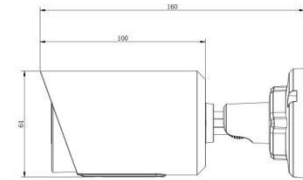

AI Color⁺ Vandal-proof Mini Bullet Network Camera

Structure Diagrams

Junction Box Version

Cable Out Version

Units: mm

Accessories Support

A01 Pole Mount

Weight: 720g
Dimensions: 170*51.5*152.6mm

A03 External Corner Bracket

Weight: 900g
Dimensions: 170*152.5*76.3mm

Milesight | www.milesight.com

Contact Us: sales@milesight.com support@milesight.com

Add: 220 NE 51st Street, Oakland Park, Florida 33334, USA
Tel: +1-800-561-0485