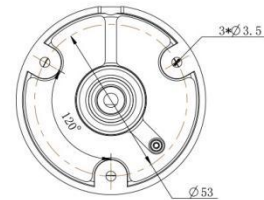

AI Color⁺ Vandal-proof Mini Bullet Network Camera

Structure Diagrams

Junction Box Version

Cable Out Version

Units: mm

Accessories Support

A01 Pole Mount

Weight: 720g
Dimensions: 170*51.5*152.6mm

A03 External Corner Bracket

Weight: 900g
Dimensions: 170*152.5*76.3mm

Milesight | www.milesight.com

Contact Us: sales@milesight.com support@milesight.com

Add: 220 NE 51st Street, Oakland Park, Florida 33334, USA
Tel: +1-800-561-0485