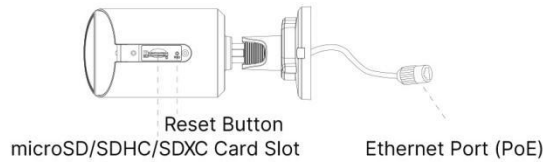

AI Color⁺ Vandal-proof Mini Bullet Network Camera

Interface	Ethernet	1*RJ45 10M/100M Ethernet Port		
Network	Network Storage	NAS(Support NFS, SMB/CIFS), ANR		
	Protocol	IPv4/IPv6, ARP, TCP, UDP, RTCP, RTP, RTSP, HTTP, HTTPS, DNS, DDNS, DHCP, FTP, NTP, SMTP, SNMP, UPnP, Bonjour, SIP, PPPoE, VLAN, 802.1x, QoS, IGMP, ICMP, SSL		
Intelligent Analytics	Video Analysis	Region Entrance, Region Exiting, Advanced Motion Detection, Tamper Detection, Line Crossing, Loitering, Object Left, Object Removed		
System	Storage	Support microSD/SDHC/SDXC Card Local Storage, up to 256G		
	Advanced Function	BLC, HLC, 2D DNR, 3D DNR, Defog, AWB, IP Address Filtering, AGC, Anti-flicker, Corridor Mode, Deblur		
	SIP/VoIP Support	Yes, Voice & Video-over-IP		
	Event Trigger	Motion Detection, Network Disconnection, etc.		
	Event Action	FTP Upload, SMTP Upload, SD Card Record, SIP Phone, HTTP Notification, etc.		
	System Compatibility	ONVIF Profile G & Q & S & T, API		
General	Working Temperature	-40°C~60°C		
	Working Humidity	0~90%(Non-condensing)		
	Power Supply	PoE (802.3af)		
	Power Consumption	3W MAX 5W MAX (With White LED on)	3W MAX 5W MAX (With White LED on)	4W MAX 6W MAX (With White LED on)
	Weather Proof	Up to IP67-rated for Weather-resistant Performance		
	Housing	Vandal-proof IK10-rated Metal Housing		
	Weight	610g (Junction Box Version) / 450g (Cable Out Version)		
	Dimensions	97mmX74mmX180mm (Junction Box Version) / 64mmX64mmX160mm (Cable Out Version)		
	Warranty	3/5 Years		

AI Color⁺ Vandal-proof Mini Bullet Network Camera

Structure Diagrams

Junction Box Version

Cable Out Version

Units: mm

Accessories Support

A01 Pole Mount

Weight: 720g
Dimensions: 170*51.5*152.6mm

A03 External Corner Bracket

Weight: 900g
Dimensions: 170*152.5*76.3mm

Milesight | www.milesight.com

Contact Us: sales@milesight.com support@milesight.com

Add: 220 NE 51st Street, Oakland Park, Florida 33334, USA
Tel: +1-800-561-0485