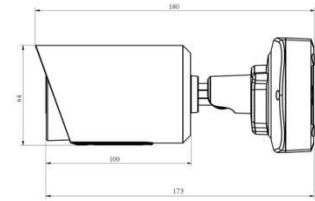

AI Color⁺ Vandal-proof Mini Bullet Network Camera

Interface	Ethernet	1*RJ45 10M/100M Ethernet Port		
Network	Network Storage	NAS(Support NFS, SMB/CIFS), ANR		
	Protocol	IPv4/IPv6, ARP, TCP, UDP, RTCP, RTP, RTSP, HTTP, HTTPS, DNS, DDNS, DHCP, FTP, NTP, SMTP, SNMP, UPnP, Bonjour, SIP, PPPoE, VLAN, 802.1x, QoS, IGMP, ICMP, SSL		
Intelligent Analytics	Video Analysis	Region Entrance, Region Exiting, Advanced Motion Detection, Tamper Detection, Line Crossing, Loitering, Object Left, Object Removed		
System	Storage	Support microSD/SDHC/SDXC Card Local Storage, up to 256G		
	Advanced Function	BLC, HLC, 2D DNR, 3D DNR, Defog, AWB, IP Address Filtering, AGC, Anti-flicker, Corridor Mode, Deblur		
	SIP/VoIP Support	Yes, Voice & Video-over-IP		
	Event Trigger	Motion Detection, Network Disconnection, etc.		
	Event Action	FTP Upload, SMTP Upload, SD Card Record, SIP Phone, HTTP Notification, etc.		
	System Compatibility	ONVIF Profile G & Q & S & T, API		
General	Working Temperature	-40°C~60°C		
	Working Humidity	0~90%(Non-condensing)		
	Power Supply	PoE (802.3af)		
	Power Consumption	3W MAX 5W MAX (With White LED on)	3W MAX 5W MAX (With White LED on)	4W MAX 6W MAX (With White LED on)
	Weather Proof	Up to IP67-rated for Weather-resistant Performance		
	Housing	Vandal-proof IK10-rated Metal Housing		
	Weight	610g (Junction Box Version) / 450g (Cable Out Version)		
	Dimensions	97mmX74mmX180mm (Junction Box Version) / 64mmX64mmX160mm (Cable Out Version)		
	Warranty	3/5 Years		

AI Color⁺ Vandal-proof Mini Bullet Network Camera

Structure Diagrams

Junction Box Version

Cable Out Version

Units: mm

Accessories Support

A01 Pole Mount

Weight: 720g
Dimensions: 170*51.5*152.6mm

A03 External Corner Bracket

Weight: 900g
Dimensions: 170*152.5*76.3mm

Milesight | www.milesight.com

Contact Us: sales@milesight.com support@milesight.com

Add: 220 NE 51st Street, Oakland Park, Florida 33334, USA
Tel: +1-800-561-0485