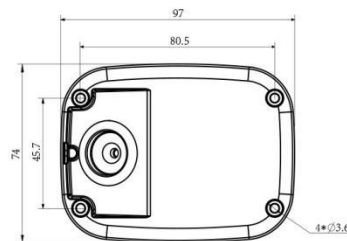

AI Color⁺ Vandal-proof Mini Bullet Network Camera

Interface	Ethernet	1*RJ45 10M/100M Ethernet Port		
Network	Network Storage	NAS(Support NFS, SMB/CIFS), ANR		
	Protocol	IPv4/IPv6, ARP, TCP, UDP, RTCP, RTP, RTSP, HTTP, HTTPS, DNS, DDNS, DHCP, FTP, NTP, SMTP, SNMP, UPnP, Bonjour, SIP, PPPoE, VLAN, 802.1x, QoS, IGMP, ICMP, SSL		
Intelligent Analytics	Video Analysis	Region Entrance, Region Exiting, Advanced Motion Detection, Tamper Detection, Line Crossing, Loitering, Object Left, Object Removed		
System	Storage	Support microSD/SDHC/SDXC Card Local Storage, up to 256G		
	Advanced Function	BLC, HLC, 2D DNR, 3D DNR, Defog, AWB, IP Address Filtering, AGC, Anti-flicker, Corridor Mode, Deblur		
	SIP/VoIP Support	Yes, Voice & Video-over-IP		
	Event Trigger	Motion Detection, Network Disconnection, etc.		
	Event Action	FTP Upload, SMTP Upload, SD Card Record, SIP Phone, HTTP Notification, etc.		
	System Compatibility	ONVIF Profile G & Q & S & T, API		
General	Working Temperature	-40°C~60°C		
	Working Humidity	0~90%(Non-condensing)		
	Power Supply	PoE (802.3af)		
	Power Consumption	3W MAX 5W MAX (With White LED on)	3W MAX 5W MAX (With White LED on)	4W MAX 6W MAX (With White LED on)
	Weather Proof	Up to IP67-rated for Weather-resistant Performance		
	Housing	Vandal-proof IK10-rated Metal Housing		
	Weight	610g (Junction Box Version) / 450g (Cable Out Version)		
	Dimensions	97mmX74mmX180mm (Junction Box Version) / 64mmX64mmX160mm (Cable Out Version)		
	Warranty	3/5 Years		

AI Color⁺ Vandal-proof Mini Bullet Network Camera

Structure Diagrams

Junction Box Version

Cable Out Version

Units: mm

Accessories Support

A01 Pole Mount

Weight: 720g
Dimensions: 170*51.5*152.6mm

A03 External Corner Bracket

Weight: 900g
Dimensions: 170*152.5*76.3mm

Milesight | www.milesight.com

Contact Us: sales@milesight.com support@milesight.com

Add: 220 NE 51st Street, Oakland Park, Florida 33334, USA
Tel: +1-800-561-0485