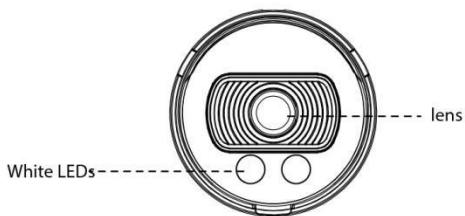

AI Color⁺ Vandal-proof Mini Bullet Network Camera

Interface	Ethernet	1*RJ45 10M/100M Ethernet Port		
Network	Network Storage	NAS(Support NFS, SMB/CIFS), ANR		
	Protocol	IPv4/IPv6, ARP, TCP, UDP, RTCP, RTP, RTSP, HTTP, HTTPS, DNS, DDNS, DHCP, FTP, NTP, SMTP, SNMP, UPnP, Bonjour, SIP, PPPoE, VLAN, 802.1x, QoS, IGMP, ICMP, SSL		
Intelligent Analytics	Video Analysis	Region Entrance, Region Exiting, Advanced Motion Detection, Tamper Detection, Line Crossing, Loitering, Object Left, Object Removed		
System	Storage	Support microSD/SDHC/SDXC Card Local Storage, up to 256G		
	Advanced Function	BLC, HLC, 2D DNR, 3D DNR, Defog, AWB, IP Address Filtering, AGC, Anti-flicker, Corridor Mode, Deblur		
	SIP/VoIP Support	Yes, Voice & Video-over-IP		
	Event Trigger	Motion Detection, Network Disconnection, etc.		
	Event Action	FTP Upload, SMTP Upload, SD Card Record, SIP Phone, HTTP Notification, etc.		
	System Compatibility	ONVIF Profile G & Q & S & T, API		
General	Working Temperature	-40°C~60°C		
	Working Humidity	0~90%(Non-condensing)		
	Power Supply	PoE (802.3af)		
	Power Consumption	3W MAX 5W MAX (With White LED on)	3W MAX 5W MAX (With White LED on)	4W MAX 6W MAX (With White LED on)
	Weather Proof	Up to IP67-rated for Weather-resistant Performance		
	Housing	Vandal-proof IK10-rated Metal Housing		
	Weight	610g (Junction Box Version) / 450g (Cable Out Version)		
	Dimensions	97mmX74mmX180mm (Junction Box Version) / 64mmX64mmX160mm (Cable Out Version)		
	Warranty	3/5 Years		

AI Color⁺ Vandal-proof Mini Bullet Network Camera

Structure Diagrams

Junction Box Version

Cable Out Version

Units: mm

Accessories Support

A01 Pole Mount

Weight: 720g
Dimensions: 170*51.5*152.6mm

A03 External Corner Bracket

Weight: 900g
Dimensions: 170*152.5*76.3mm

Milesight | www.milesight.com

Contact Us: sales@milesight.com support@milesight.com

Add: 220 NE 51st Street, Oakland Park, Florida 33334, USA
Tel: +1-800-561-0485