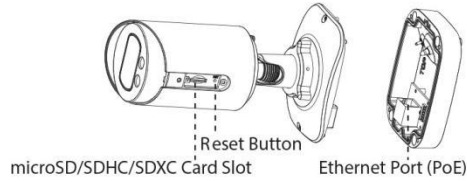

AI Color⁺ Vandal-proof Mini Bullet Network Camera

Interface	Ethernet	1*RJ45 10M/100M Ethernet Port		
Network	Network Storage	NAS(Support NFS, SMB/CIFS), ANR		
	Protocol	IPv4/IPv6, ARP, TCP, UDP, RTCP, RTP, RTSP, HTTP, HTTPS, DNS, DDNS, DHCP, FTP, NTP, SMTP, SNMP, UPnP, Bonjour, SIP, PPPoE, VLAN, 802.1x, QoS, IGMP, ICMP, SSL		
Intelligent Analytics	Video Analysis	Region Entrance, Region Exiting, Advanced Motion Detection, Tamper Detection, Line Crossing, Loitering, Object Left, Object Removed		
System	Storage	Support microSD/SDHC/SDXC Card Local Storage, up to 256G		
	Advanced Function	BLC, HLC, 2D DNR, 3D DNR, Defog, AWB, IP Address Filtering, AGC, Anti-flicker, Corridor Mode, Deblur		
	SIP/VoIP Support	Yes, Voice & Video-over-IP		
	Event Trigger	Motion Detection, Network Disconnection, etc.		
	Event Action	FTP Upload, SMTP Upload, SD Card Record, SIP Phone, HTTP Notification, etc.		
	System Compatibility	ONVIF Profile G & Q & S & T, API		
General	Working Temperature	-40°C~60°C		
	Working Humidity	0~90%(Non-condensing)		
	Power Supply	PoE (802.3af)		
	Power Consumption	3W MAX 5W MAX (With White LED on)	3W MAX 5W MAX (With White LED on)	4W MAX 6W MAX (With White LED on)
	Weather Proof	Up to IP67-rated for Weather-resistant Performance		
	Housing	Vandal-proof IK10-rated Metal Housing		
	Weight	610g (Junction Box Version) / 450g (Cable Out Version)		
	Dimensions	97mmX74mmX180mm (Junction Box Version) / 64mmX64mmX160mm (Cable Out Version)		
	Warranty	3/5 Years		

AI Color⁺ Vandal-proof Mini Bullet Network Camera

Structure Diagrams

Junction Box Version

Cable Out Version

Units: mm

Accessories Support

A01 Pole Mount

Weight: 720g
Dimensions: 170*51.5*152.6mm